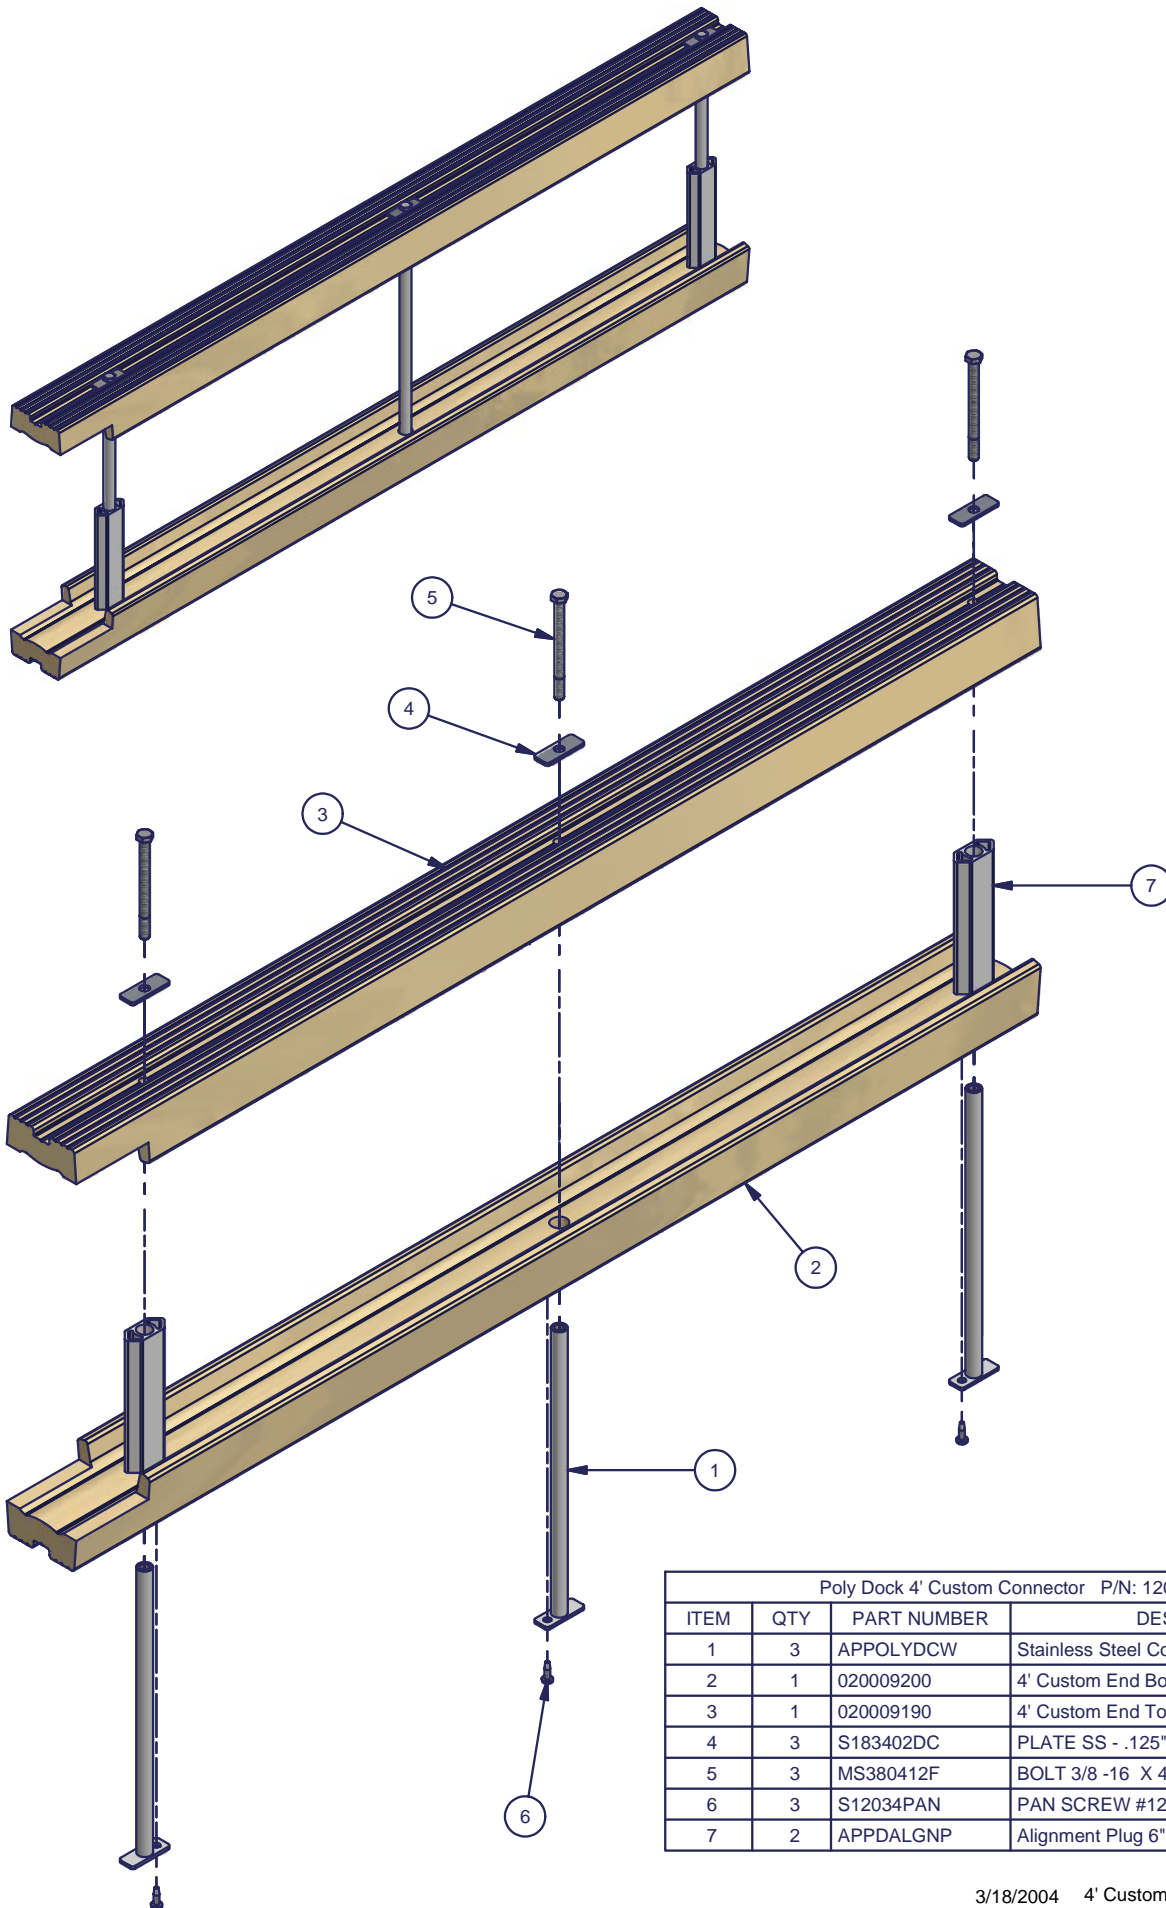

# Poly Dock 4' Custom End Connector

Poly Dock 4' Custom Connector P/N: 120008050			
ITEM	QTY	PART NUMBER	DESCRIPTION
1	3	APPOLYDCW	Stainless Steel Connecting Rod
2	1	020009200	4' Custom End Bottom Connector
3	1	020009190	4' Custom End Top Connector
4	3	S183402DC	PLATE SS - .125" x .75" x 2"
5	3	MS380412F	BOLT 3/8 -16 X 4.5 SS FULL THREAD
6	3	S12034PAN	PAN SCREW #12 x 3/4 SS
7	2	APPDALGNP	Alignment Plug 6"