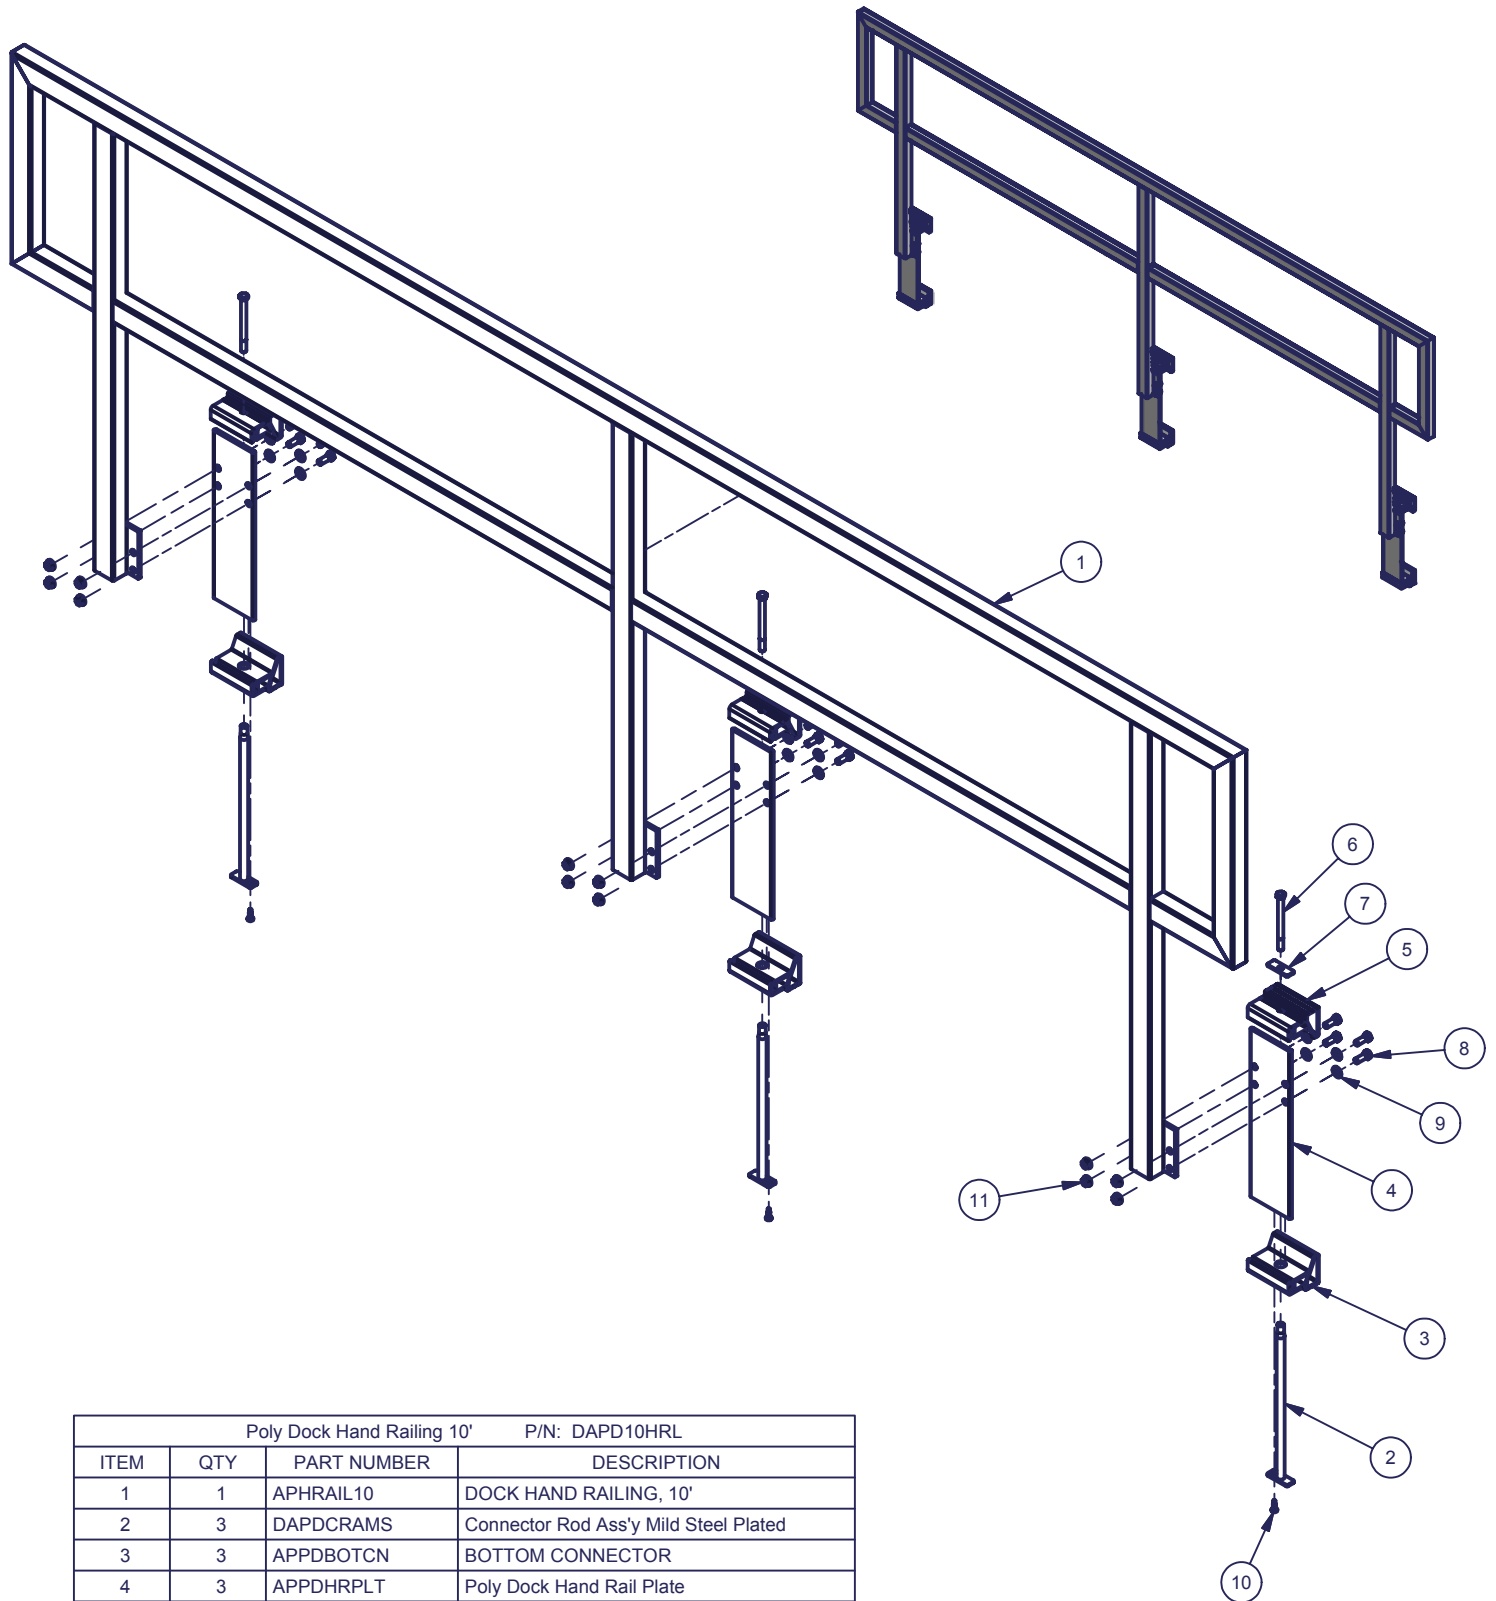

Poly Dock Hand Railing 10'

Poly Dock Hand Railing 10'		P/N: DAPD10HRL	
ITEM	QTY	PART NUMBER	DESCRIPTION
1	1	APHRAIL10	DOCK HAND RAILING, 10'
2	3	DAPDCRAMS	Connector Rod Ass'y Mild Steel Plated
3	3	APPDBOTCN	BOTTOM CONNECTOR
4	3	APPDHRPLT	Poly Dock Hand Rail Plate
5	3	APPDHLTC	Hand Rail Top Conn.
7	3	S183402DC	PLATE SS - .125" x .75" x 2"
6	3	MS380412F	BOLT 3/8 -16 X 4.5 SS FULL THREAD
8	12	MS380100B	BOLT 3/8 - 16 X 1 SS
9	12	S380WASHR	WASHER FLAT 3/8 SS
10	3	S12034PAN	PAN SCREW #12 x 3/4 SS
11	12	B380FLNUT	3/8" FLANGE NUT BRASS