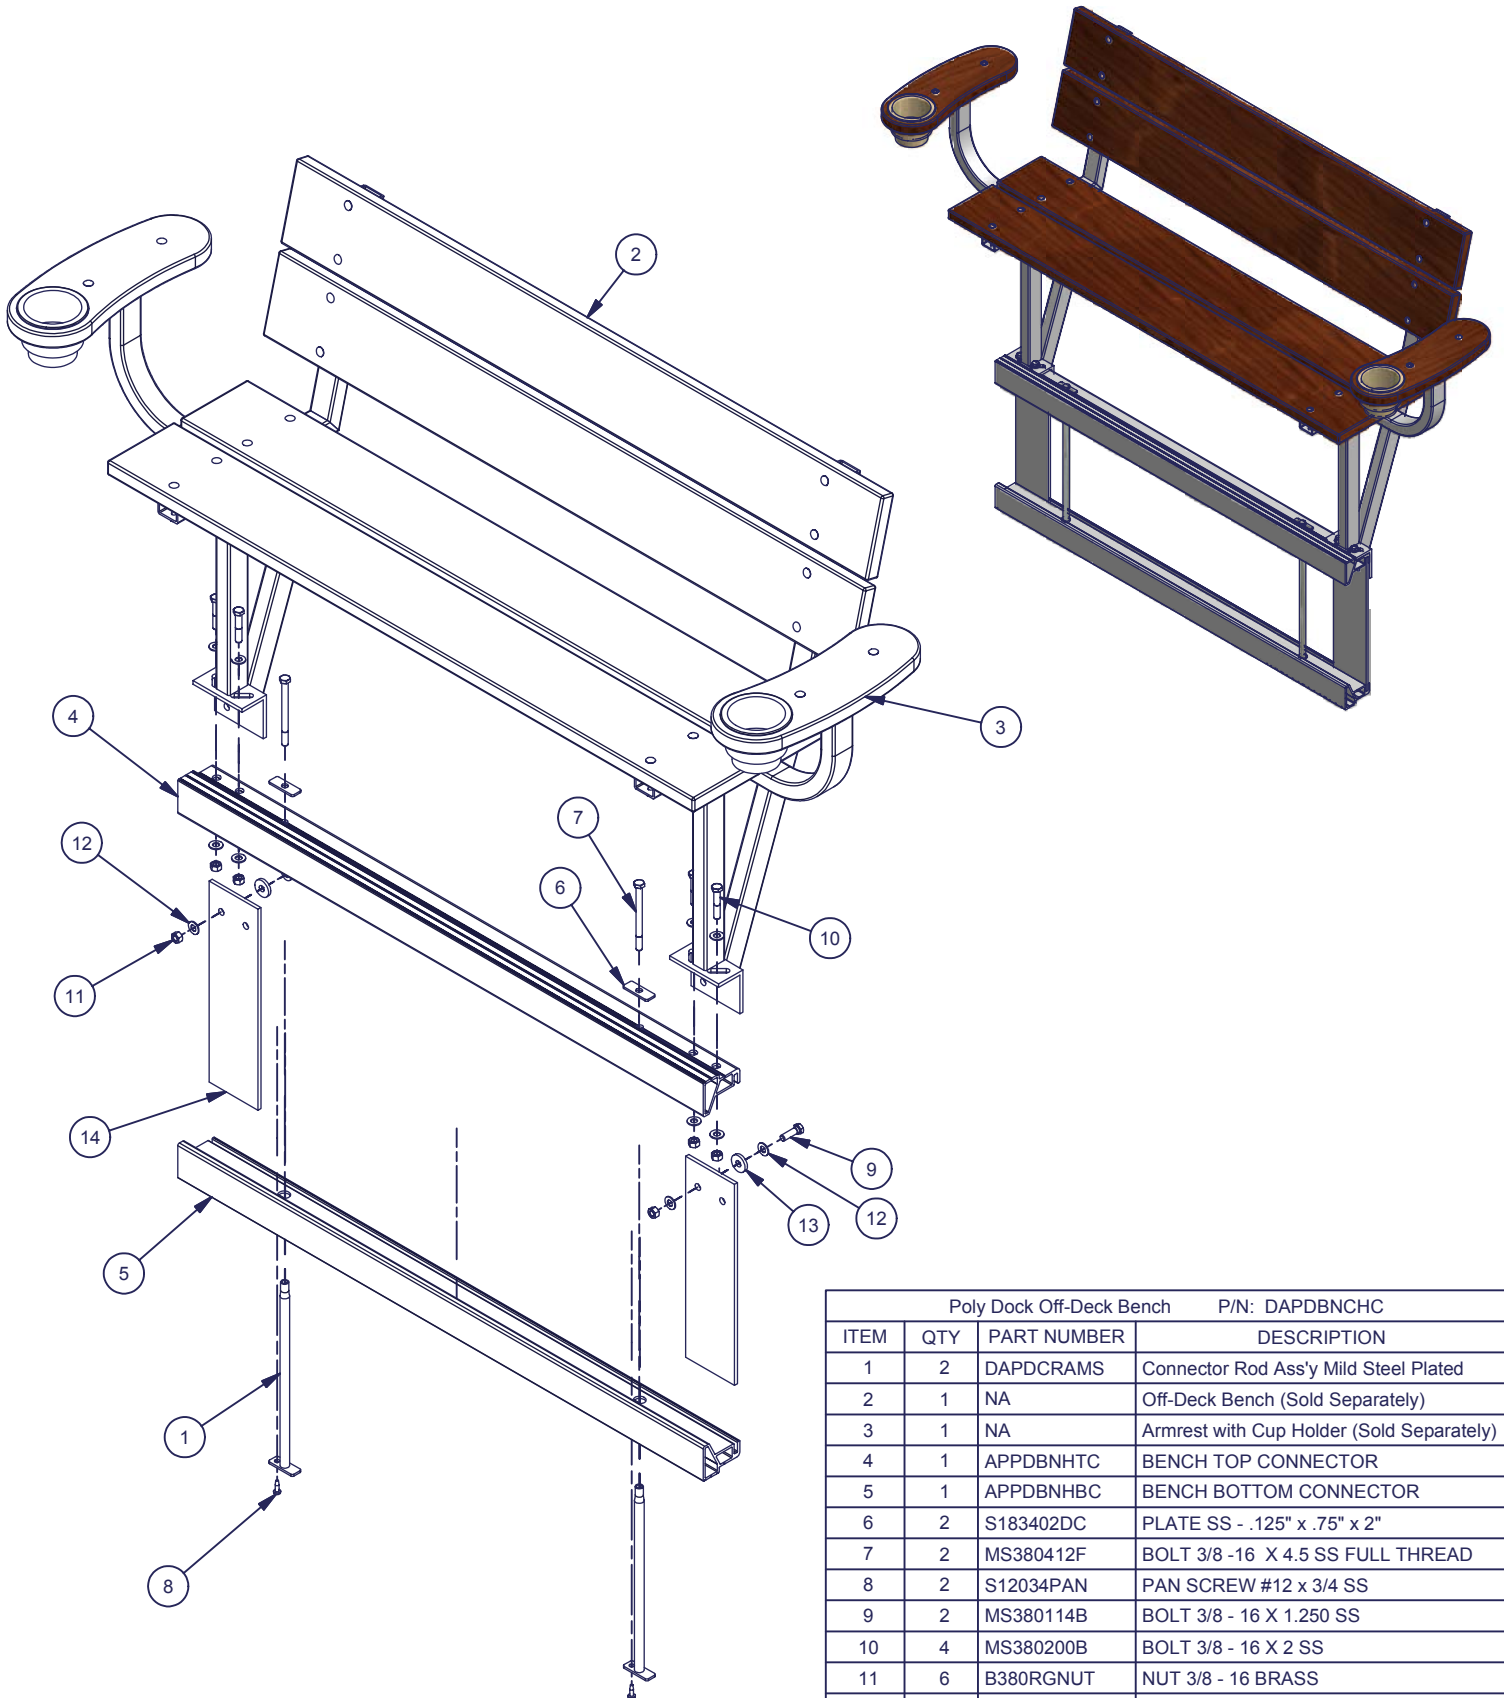

# Poly Dock Off Deck Bench

Poly Dock Off-Deck Bench		P/N: DAPDBNHC	
ITEM	QTY	PART NUMBER	DESCRIPTION
1	2	DAPDCRAMS	Connector Rod Ass'y Mild Steel Plated
2	1	NA	Off-Deck Bench (Sold Separately)
3	1	NA	Armrest with Cup Holder (Sold Separately)
4	1	APPDBNHTC	BENCH TOP CONNECTOR
5	1	APPDBNHBC	BENCH BOTTOM CONNECTOR
6	2	S183402DC	PLATE SS - .125" x .75" x 2"
7	2	MS380412F	BOLT 3/8 - 16 X 4.5 SS FULL THREAD
8	2	S12034PAN	PAN SCREW #12 x 3/4 SS
9	2	MS380114B	BOLT 3/8 - 16 X 1.250 SS
10	4	MS380200B	BOLT 3/8 - 16 X 2 SS
11	6	B380RGNUT	NUT 3/8 - 16 BRASS
12	12	S380WASHR	WASHER FLAT 3/8 SS
13	2	316SPACER	3/16" ALUMINUM SPACER
14	2	APPDBNHCP	BENCH CONN. PLATE