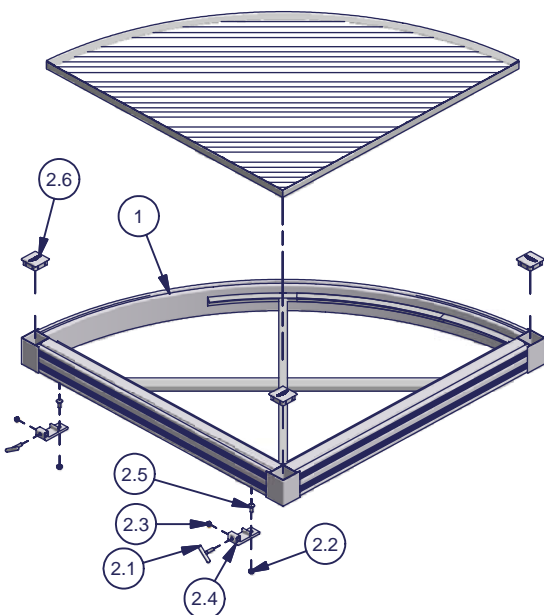

## RS4 Dock Corner - 3ft

DARS4CD3C RS4 Dock Corner w/ Cedar Wood Deck  
 DARS4IP3C RS4 Dock Corner w/ Ipe Hardwood Deck  
 DARS4AL3C RS4 Dock Corner w/ Aluminum Deck  
 DARS4PA3C RS4 Dock Corner w/ White Aluminum Deck  
 DARS4TN3C RS4 Dock Corner w/ Tan Aluminum Deck  
 DARS4FT3C RS4 Dock Corner w/ Flagstone Poly Deck

Parts List			
ITEM	QTY	PART NUMBER	DESCRIPTION
1	1	230015764	Uni-Dock Corner Frame 2005
2	1	500015747	Bolt Bag Corner RS4
2.1	4	600015660	T Handle 2.5 w/ 3/8 - 16 x 1.25 - Cup Point
2.2	4	A380FLNUT	Nut Flange 3/8 - 16 Alum
2.3	4	B380RGNUT	NUT 3/8 - 16 BRASS
2.4	4	600015659	UNI / Rail Dock Connector Bracket
2.5	4	CS380100B	BOLT CARR 3/8 - 16 X 1 SS

Parts List			
ITEM	QTY	PART NUMBER	DESCRIPTION
1	1	220015669	Frame 45 (RS4) Curve Dock
2	1	500015705	Bolt Bag 45/90 RS4 Curve Dock
2.1	2	600015660	T Handle 2.5 w/ 3/8 - 16 x 1.25 - Cup Point
2.2	2	A380FLNUT	Nut Flange 3/8 - 16 Alum
2.3	2	B380RGNUT	NUT 3/8 - 16 BRASS
2.4	2	600015659	UNI / Rail Dock Connector Bracket
2.5	2	CS380100B	BOLT CARR 3/8 - 16 X 1 SS
2.6	4	600015657	Plastic Cap w/ Logo - for Dock Pockets

Parts List			
ITEM	QTY	PART NUMBER	DESCRIPTION
1	1	220015670	Frame 90 (RS4) Curve Dock
2	1	500015705	Bolt Bag 45/90 RS4 Curve Dock
2.1	2	600015660	T Handle 2.5 w/ 3/8 - 16 x 1.25 - Cup Point
2.2	2	A380FLNUT	Nut Flange 3/8 - 16 Alum
2.3	2	B380RGNUT	NUT 3/8 - 16 BRASS
2.4	2	600015659	UNI / Rail Dock Connector Bracket
2.5	2	CS380100B	BOLT CARR 3/8 - 16 X 1 SS
2.6	4	600015657	Plastic Cap w/ Logo - for Dock Pockets