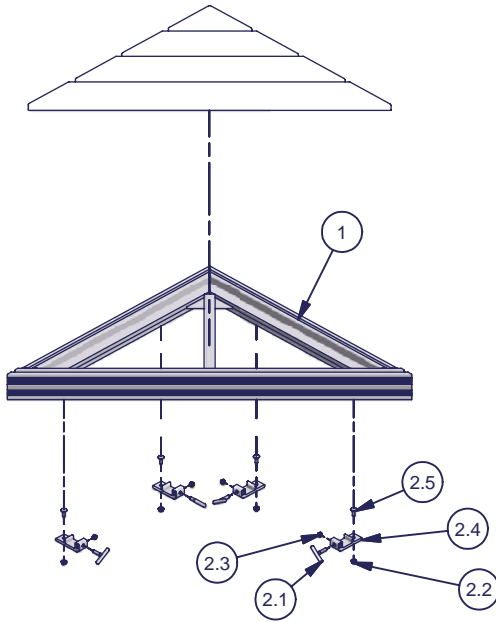

Note: Refer to the RS4 Dock System Instructions for proper dock system installation techniques.

## RS4 Dock Corner - 3ft

DARS4CD3C RS4 Dock Corner w/ Cedar Wood Deck  
 DARS4IP3C RS4 Dock Corner w/ Ipe Hardwood Deck  
 DARS4AL3C RS4 Dock Corner w/ Aluminum Deck  
 DARS4PA3C RS4 Dock Corner w/ White Aluminum Deck  
 DARS4TN3C RS4 Dock Corner w/ Tan Aluminum Deck  
 DARS4FT3C RS4 Dock Corner w/ Flagstone Poly Deck

Parts List			
ITEM	QTY	PART NUMBER	DESCRIPTION
1	1	230015764	Uni-Dock Corner Frame 2005
2	1	500015747	Bolt Bag Corner RS4
2.1	4	600015660	T Handle 2.5 w/ 3/8 - 16 x 1.25 - Cup Point
2.2	4	A380FLNUT	Nut Flange 3/8 - 16 Alum
2.3	4	B380RGNUT	NUT 3/8 - 16 BRASS
2.4	4	600015659	UNI / Rail Dock Connector Bracket
2.5	4	CS380100B	BOLT CARR 3/8 - 16 X 1 SS