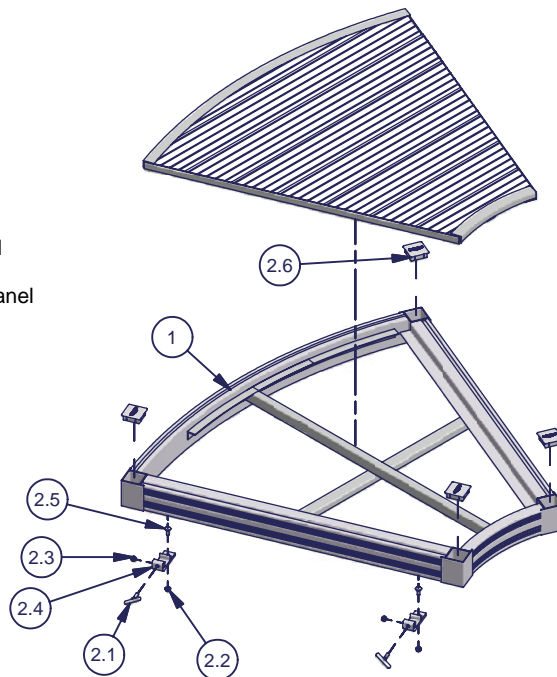

## RS4 Dock Corner - 3ft

DARS4CD3C RS4 Dock Corner w/ Cedar Wood Deck  
 DARS4IP3C RS4 Dock Corner w/ Ipe Hardwood Deck  
 DARS4AL3C RS4 Dock Corner w/ Aluminum Deck  
 DARS4PA3C RS4 Dock Corner w/ White Aluminum Deck  
 DARS4TN3C RS4 Dock Corner w/ Tan Aluminum Deck  
 DARS4FT3C RS4 Dock Corner w/ Flagstone Poly Deck

Parts List			
ITEM	QTY	PART NUMBER	DESCRIPTION
1	1	230015764	Uni-Dock Corner Frame 2005
2	1	500015747	Bolt Bag Corner RS4
2.1	4	600015660	T Handle 2.5 w/ 3/8 - 16 x 1.25 - Cup Point
2.2	4	A380FLNUT	Nut Flange 3/8 - 16 Alum
2.3	4	B380RGNUT	NUT 3/8 - 16 BRASS
2.4	4	600015659	UNI / Rail Dock Connector Bracket
2.5	4	CS380100B	BOLT CARR 3/8 - 16 X 1 SS

Parts List			
ITEM	QTY	PART NUMBER	DESCRIPTION
1	1	220015669	Frame 45 (RS4) Curve Dock
2	1	500015705	Bolt Bag 45/90 RS4 Curve Dock
2.1	2	600015660	T Handle 2.5 w/ 3/8 - 16 x 1.25 - Cup Point
2.2	2	A380FLNUT	Nut Flange 3/8 - 16 Alum
2.3	2	B380RGNUT	NUT 3/8 - 16 BRASS
2.4	2	600015659	UNI / Rail Dock Connector Bracket
2.5	2	CS380100B	BOLT CARR 3/8 - 16 X 1 SS
2.6	4	600015657	Plastic Cap w/ Logo - for Dock Pockets

Parts List			
ITEM	QTY	PART NUMBER	DESCRIPTION
1	1	220015670	Frame 90 (RS4) Curve Dock
2	1	500015705	Bolt Bag 45/90 RS4 Curve Dock
2.1	2	600015660	T Handle 2.5 w/ 3/8 - 16 x 1.25 - Cup Point
2.2	2	A380FLNUT	Nut Flange 3/8 - 16 Alum
2.3	2	B380RGNUT	NUT 3/8 - 16 BRASS
2.4	2	600015659	UNI / Rail Dock Connector Bracket
2.5	2	CS380100B	BOLT CARR 3/8 - 16 X 1 SS
2.6	4	600015657	Plastic Cap w/ Logo - for Dock Pockets